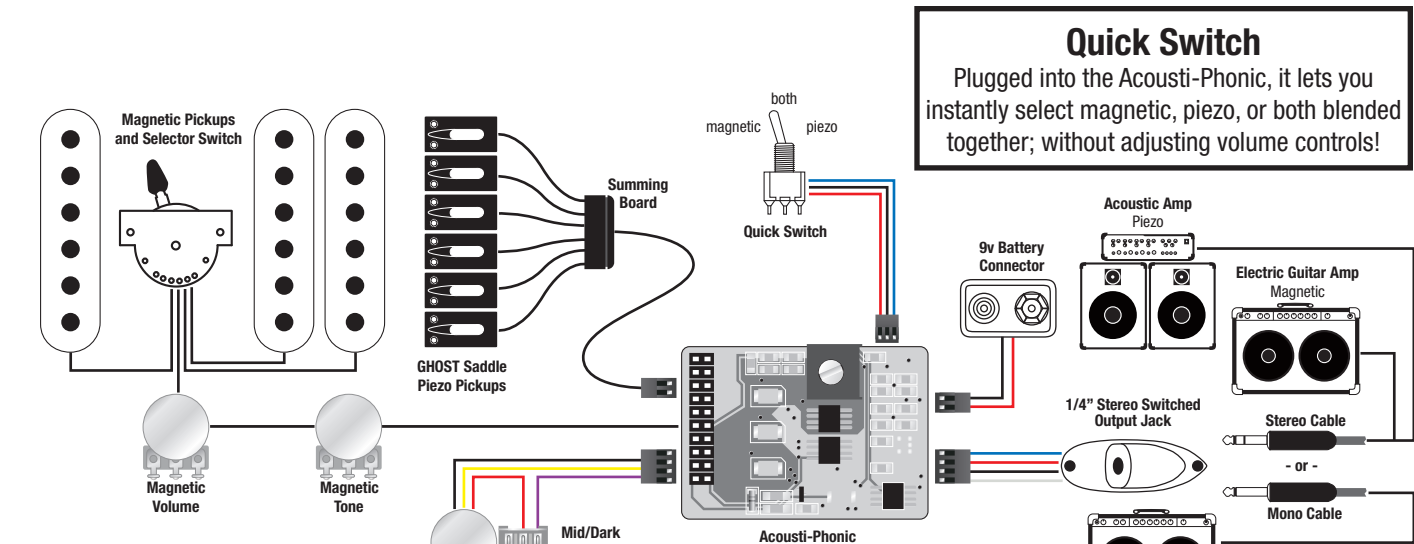

MIDI Volume Pot
 Lets you instantly change the MIDI controller's volume level without taking your hand off your guitar.

Program Up/Down Switch
 Lets you instantly change the MIDI controller to the next patch without taking your hand off your guitar.

Quick Switch
 Plugged into the Hexpander, it lets you instantly select MIDI, piezo, or both at the same time; without adjusting volume controls!

PK-0440-00 Hexpander Kit

- PE-0440-00 Hexpander MIDI Adapter
- PE-0181-00 Hexpander Volume Pot

- PE-0111-00 Quick Switch with Wiring Harness
- PE-0180-00 Program Up/Down Switch

Mid/Dark Tone Switch
 Lets you select from two piezo tone settings with a push-push switch in the piezo volume knob.

Quick Switch
 Plugged into the Acousti-Phonic, it lets you instantly select magnetic, piezo, or both blended together; without adjusting volume controls!

PK-0240-00 Acousti-Phonic Kit

- PE-0240-00 Acousti-Phonic Preamp
- PE-0111-00 Quick Switch with Wiring Harness
- PE-0206-00 Volume Pot with Mid/Dark Tone Switch