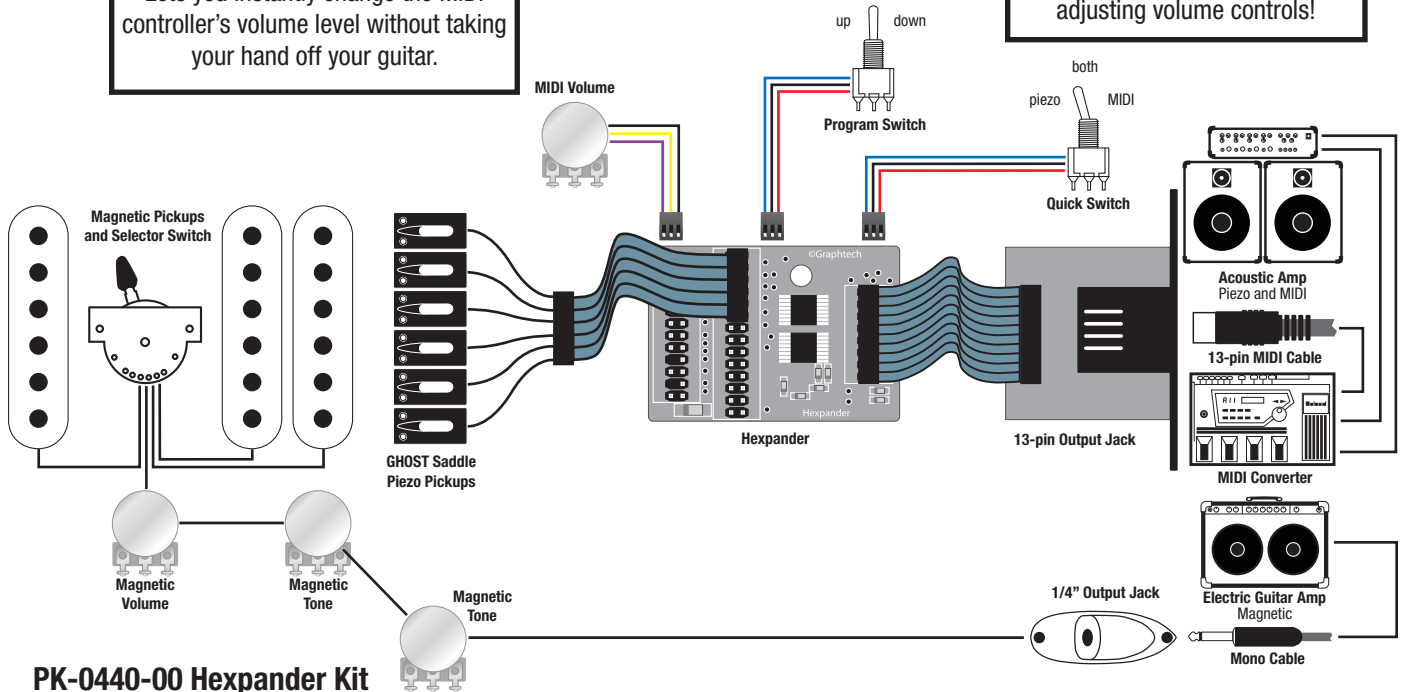

MIDI Volume Pot
 Lets you instantly change the MIDI controller's volume level without taking your hand off your guitar.

Program Up/Down Switch
 Lets you instantly change the MIDI controller to the next patch without taking your hand off your guitar.

Quick Switch
 Plugged into the Hexpander, it lets you instantly select MIDI, piezo, or both at the same time; without adjusting volume controls!

PK-0440-00 Hexpander Kit

- PE-0440-00 Hexpander MIDI Adapter
- PE-0181-00 Hexpander Volume Pot

- PE-0111-00 Quick Switch with Wiring Harness
- PE-0180-00 Program Up/Down Switch

Mid/Dark Tone Switch
 Lets you select from two piezo tone settings with a push-push switch in the piezo volume knob.

Quick Switch
 Plugged into the Acousti-Phonic, it lets you instantly select magnetic, piezo, or both blended together; without adjusting volume controls!

PK-0240-00 Acousti-Phonic Kit

- PE-0240-00 Acousti-Phonic Preamp
- PE-0111-00 Quick Switch with Wiring Harness
- PE-0206-00 Volume Pot with Mid/Dark Tone Switch