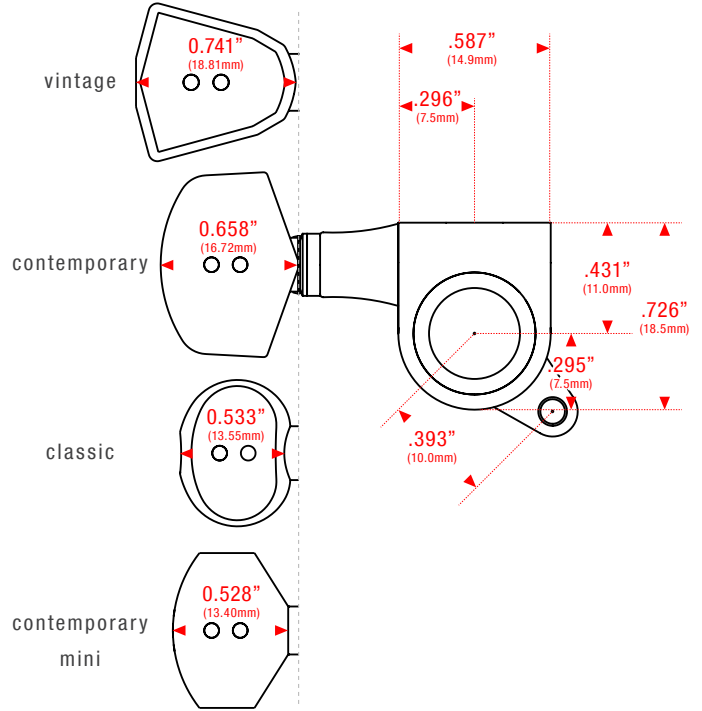

two pin

offset

vintage

contemporary

classic

contemporary
mini

vintage

contemporary

classic

contemporary
mini

two pin

offset

Approximate Weight
(may vary slightly depending on option)

Individual Machine Head

.066lbs
(30g)

Complete Set
(6 Machine Heads)

.393bs
(178.5g)