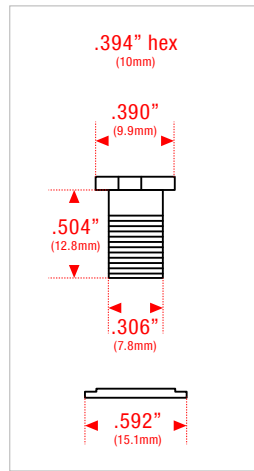

classic

contemporary
mini

two pin

offset

Approximate Weight
(may vary slightly depending on option)

Individual Machine Head

.066lbs
(30g)

Complete Set
(6 Machine Heads)

.393bs
(178.5g)