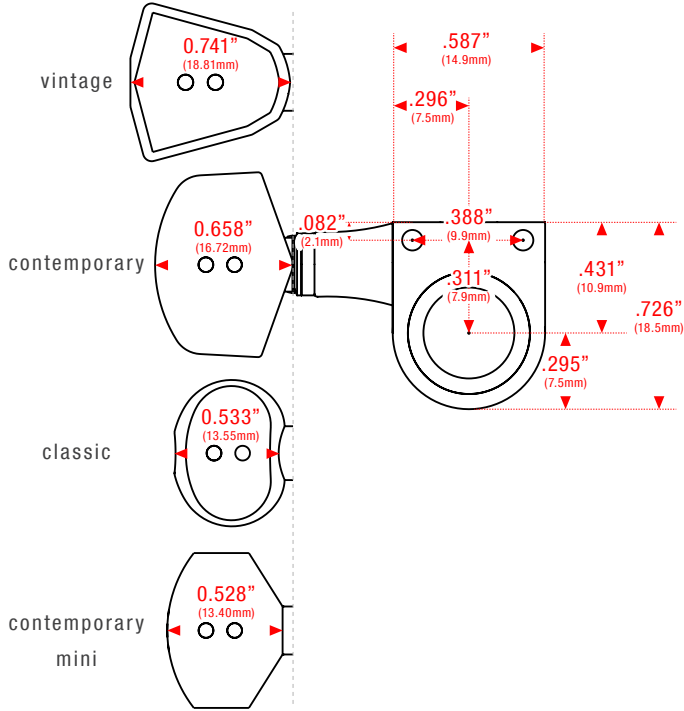

two pin

offset

vintage

contemporary

classic

contemporary
mini

vintage

contemporary

classic

contemporary
mini

two pin

offset

Approximate Weight
(may vary slightly depending on option)

Individual Machine Head

.066lbs
(30g)

Complete Set
(6 Machine Heads)

.393bs
(178.5g)