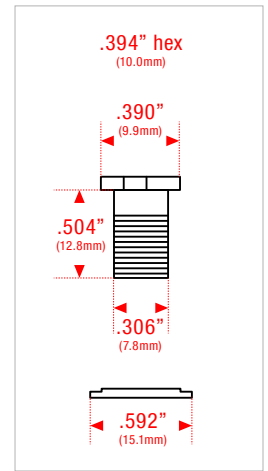

classic

contemporary
mini

two pin

offset

Approximate Weight
(may vary slightly depending on option)

Individual Machine Head

.066lbs
(30g)

Complete Set
(6 Machine Heads)

.393bs
(178.5g)