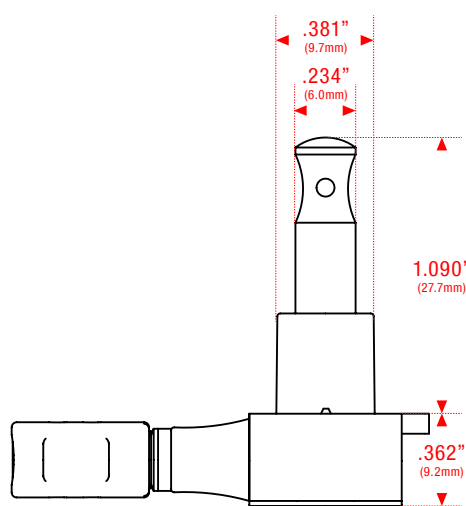

classic

contemporary
mini

two pin

offset

Approximate Weight
(may vary slightly depending on option)

Individual Machine Head

.066lbs
(30g)

Complete Set
(6 Machine Heads)

.393bs
(178.5g)