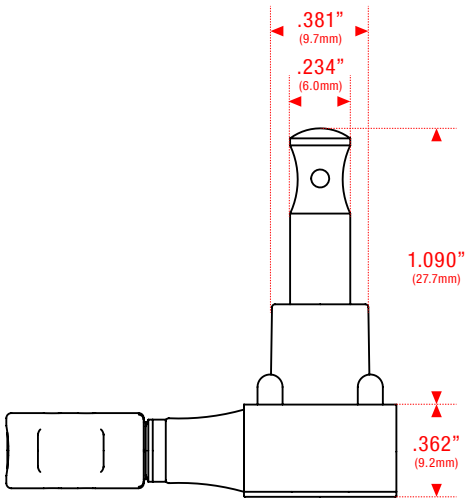

classic

contemporary
mini

two pin

offset

Approximate Weight
(may vary slightly depending on option)

Individual Machine Head

.066lbs
(30g)

Complete Set
(6 Machine Heads)

.393bs
(178.5g)